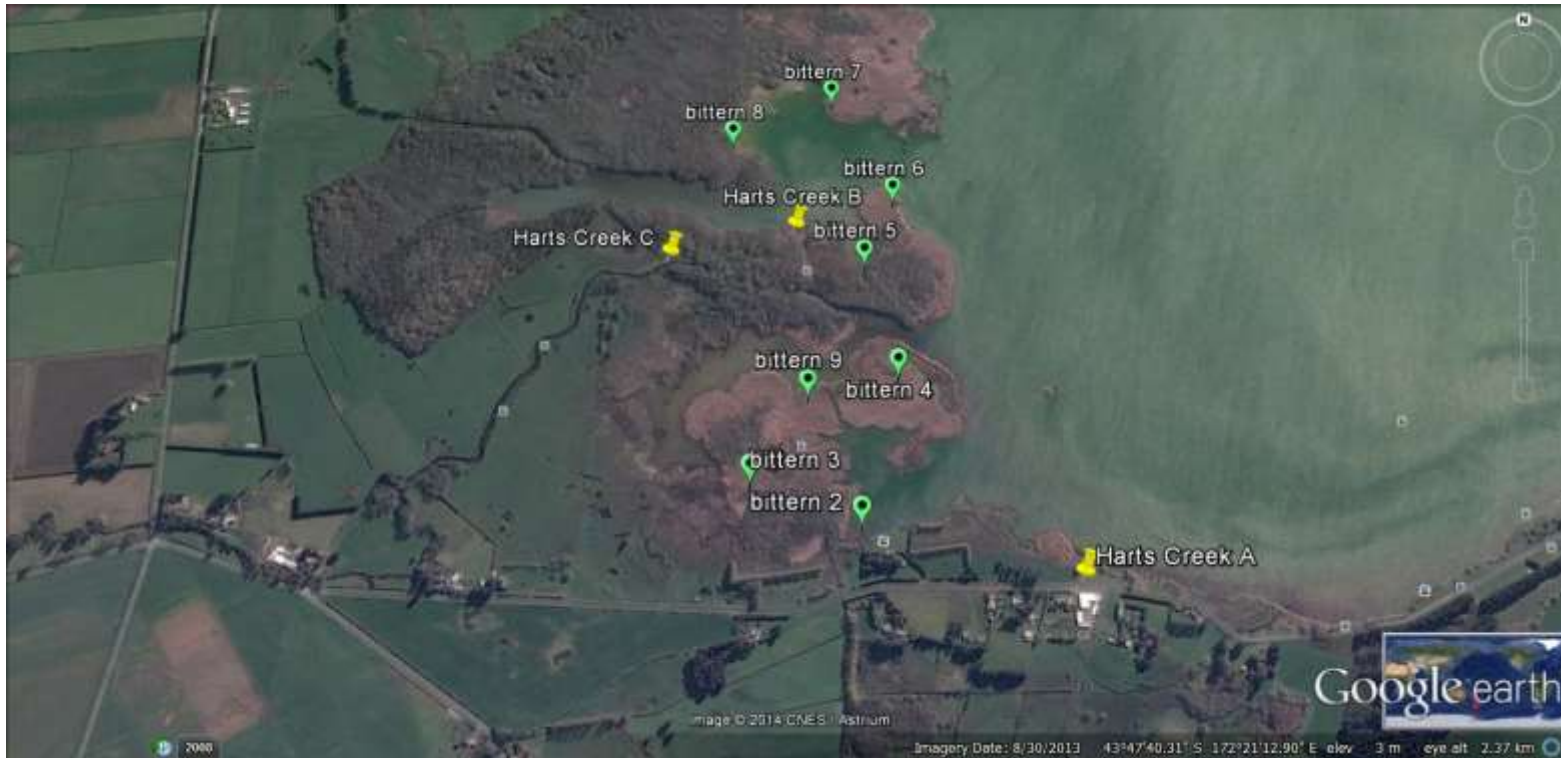

Monitoring Results from 2014

From Peter Langlands 2014 monitoring report

Department of
Conservation
Te Papa Atawhai