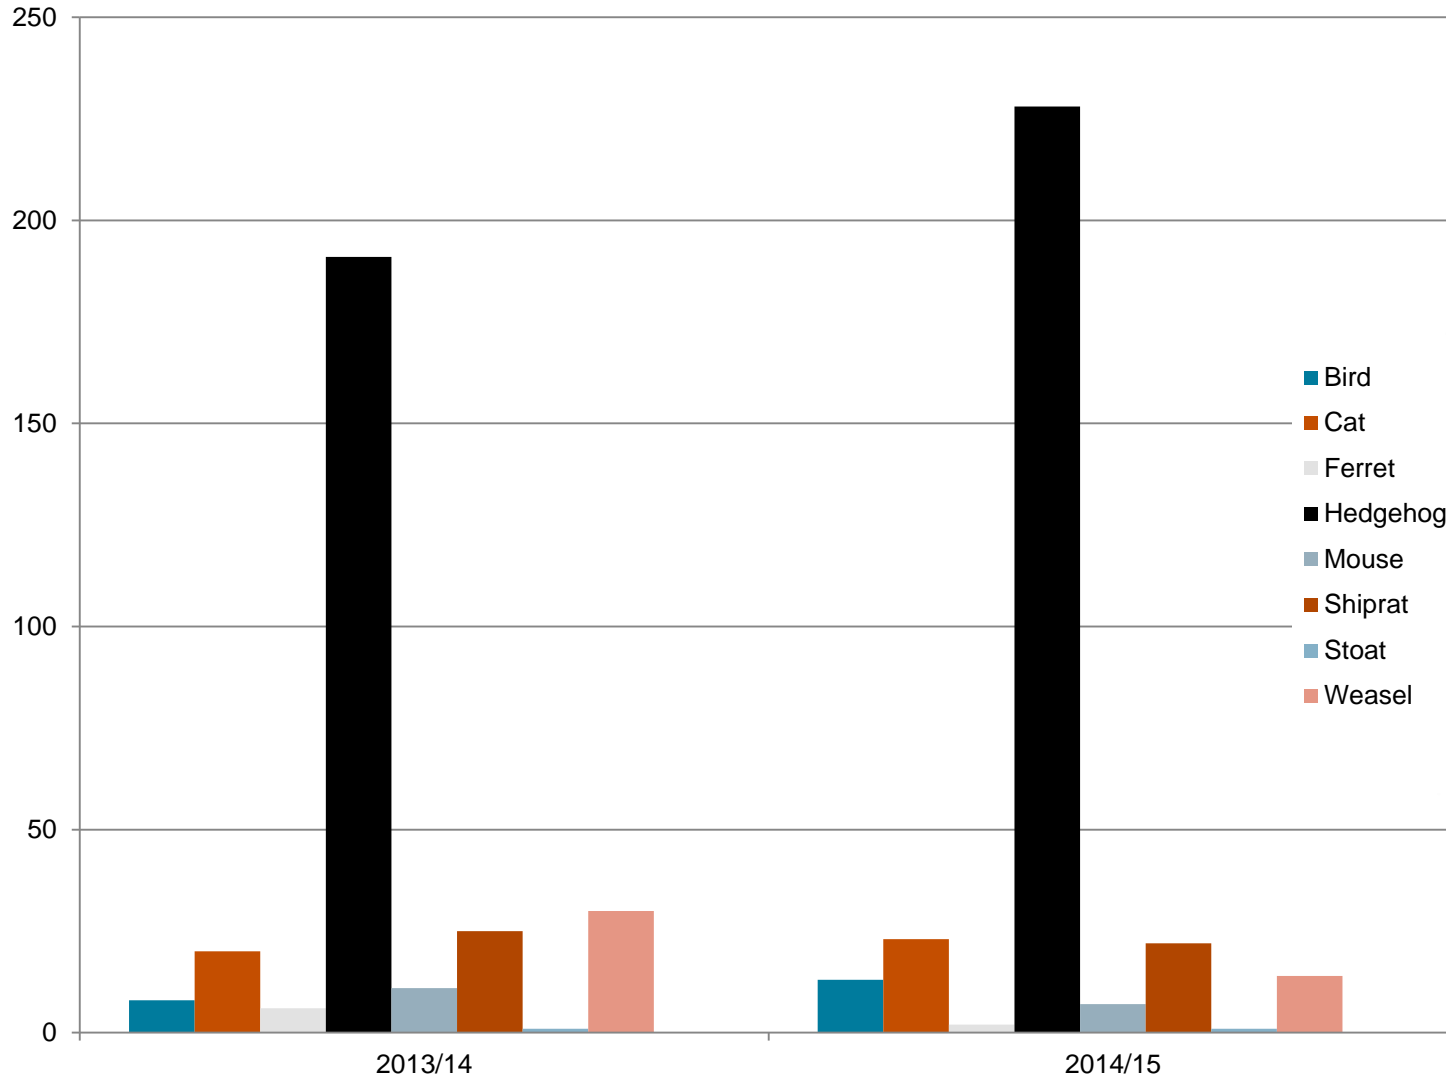

Predator Trapping at Harts Creek

Monitoring Results from 2014

From Peter Langlands 2014 monitoring report

Department of
Conservation
Te Papa Atawhai

Kaitorete Spit

Predator Control

Kaitorete Spit

Predator Control

Trapping results

Central Canterbury spotted skink

McCann's skink

Common skink

Habitat and Monitoring

Spotted skink numbers

Kupe's grassmoth – *Kupea electilis*

Habitat and Monitoring