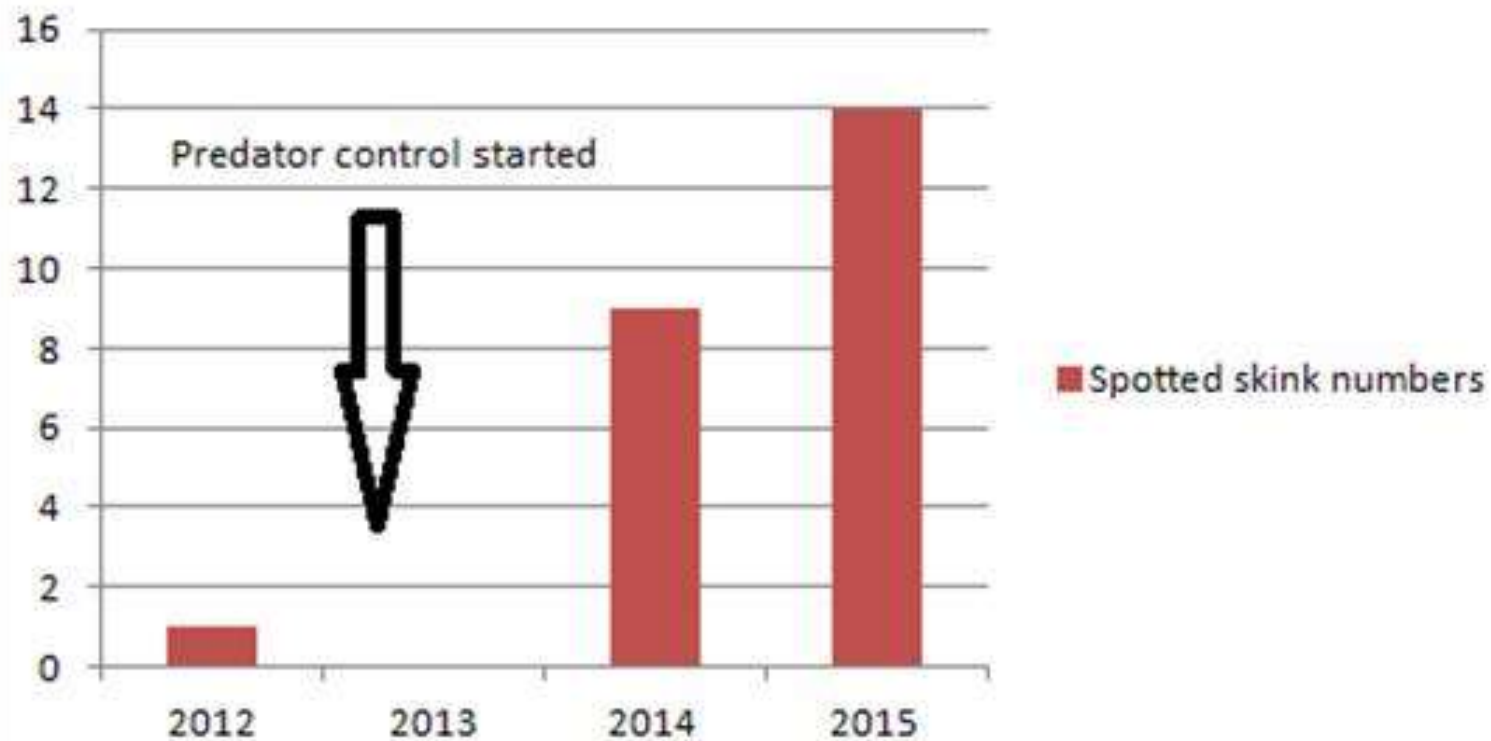

Trapping results

Central Canterbury spotted skink

McCann's skink

Common skink

Habitat and Monitoring

Spotted skink numbers

Kupe's grassmoth – *Kupea electilis*

Habitat and Monitoring

Kaitorete Jumper – *Kiwaia jeanea*

Habitat and Monitoring

Recommendations:

- For birds and lizards
 - Maintain current monitoring and species recovery interventions
- Terrestrial invertebrates
 - As above; and
 - Encourage student research
- Aquatic invertebrates
 - Develop and implement monitoring programme for lake flies