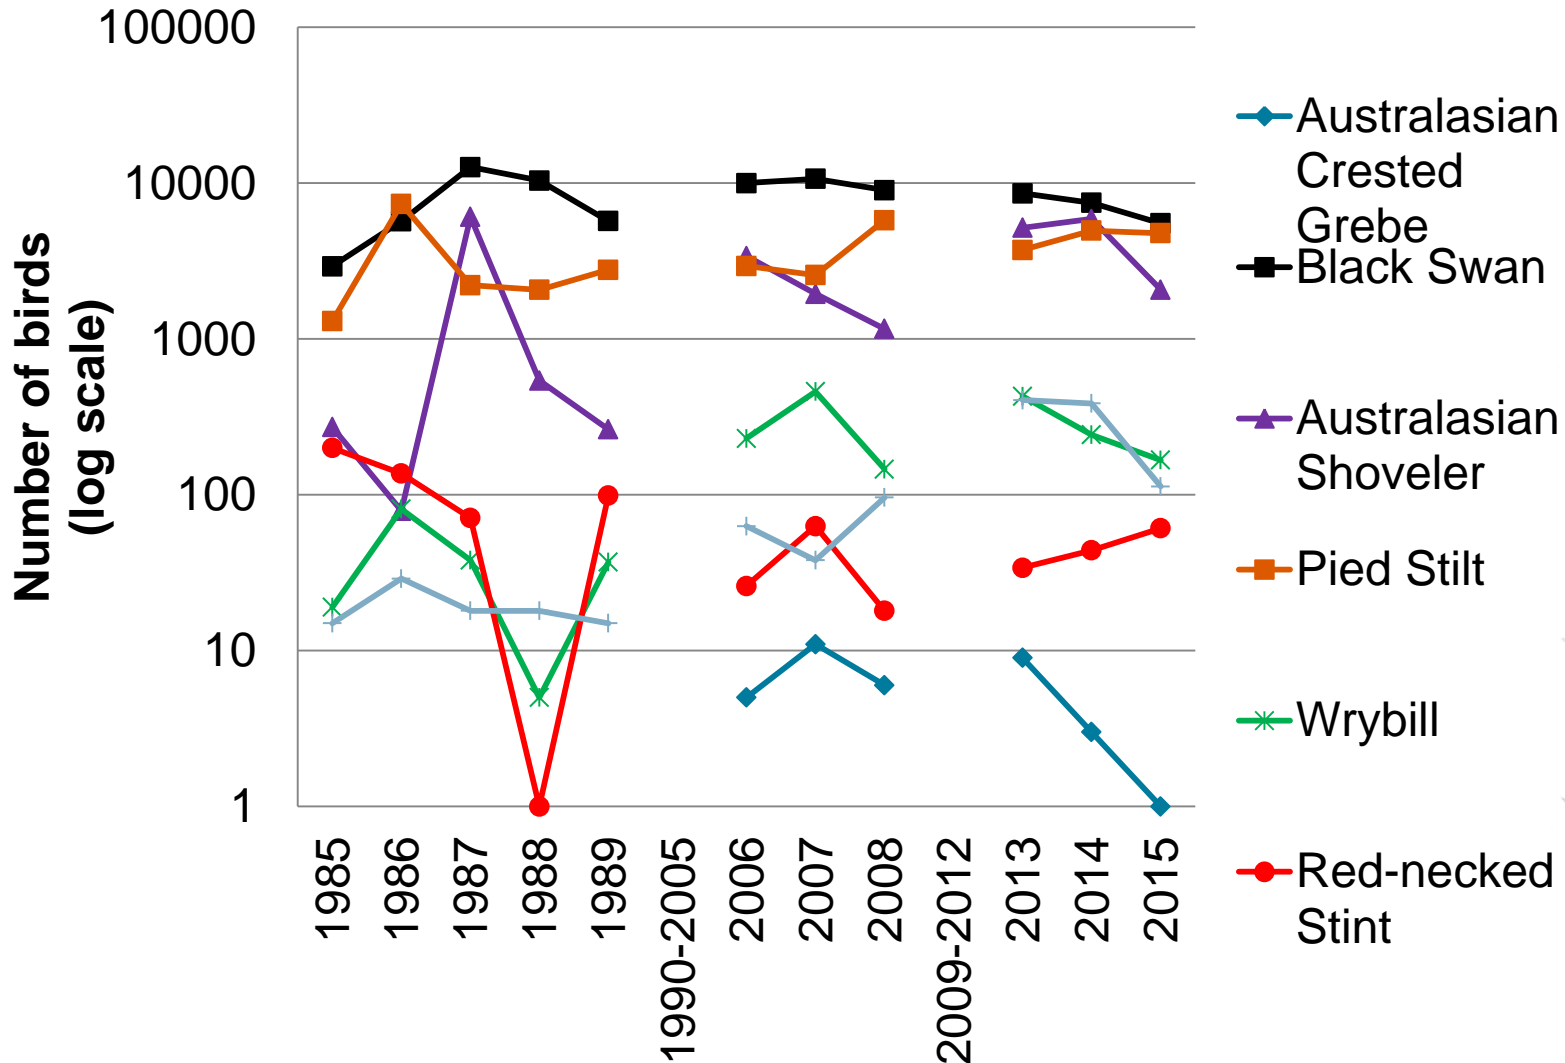

Wildlife Update

Te Waihora Annual Bird Survey

Survey results

Caspian tern

Australasian crested grebe

Oct 2013

1 Nov 2013

Floating nesting platform Wanaka

Predator Trapping at Harts Creek

Monitoring Results from 2014

From Peter Langlands 2014 monitoring report

Department of
Conservation
Te Papa Atawhai

Kaitorete Spit

Predator Control

Kaitorete Spit

Predator Control