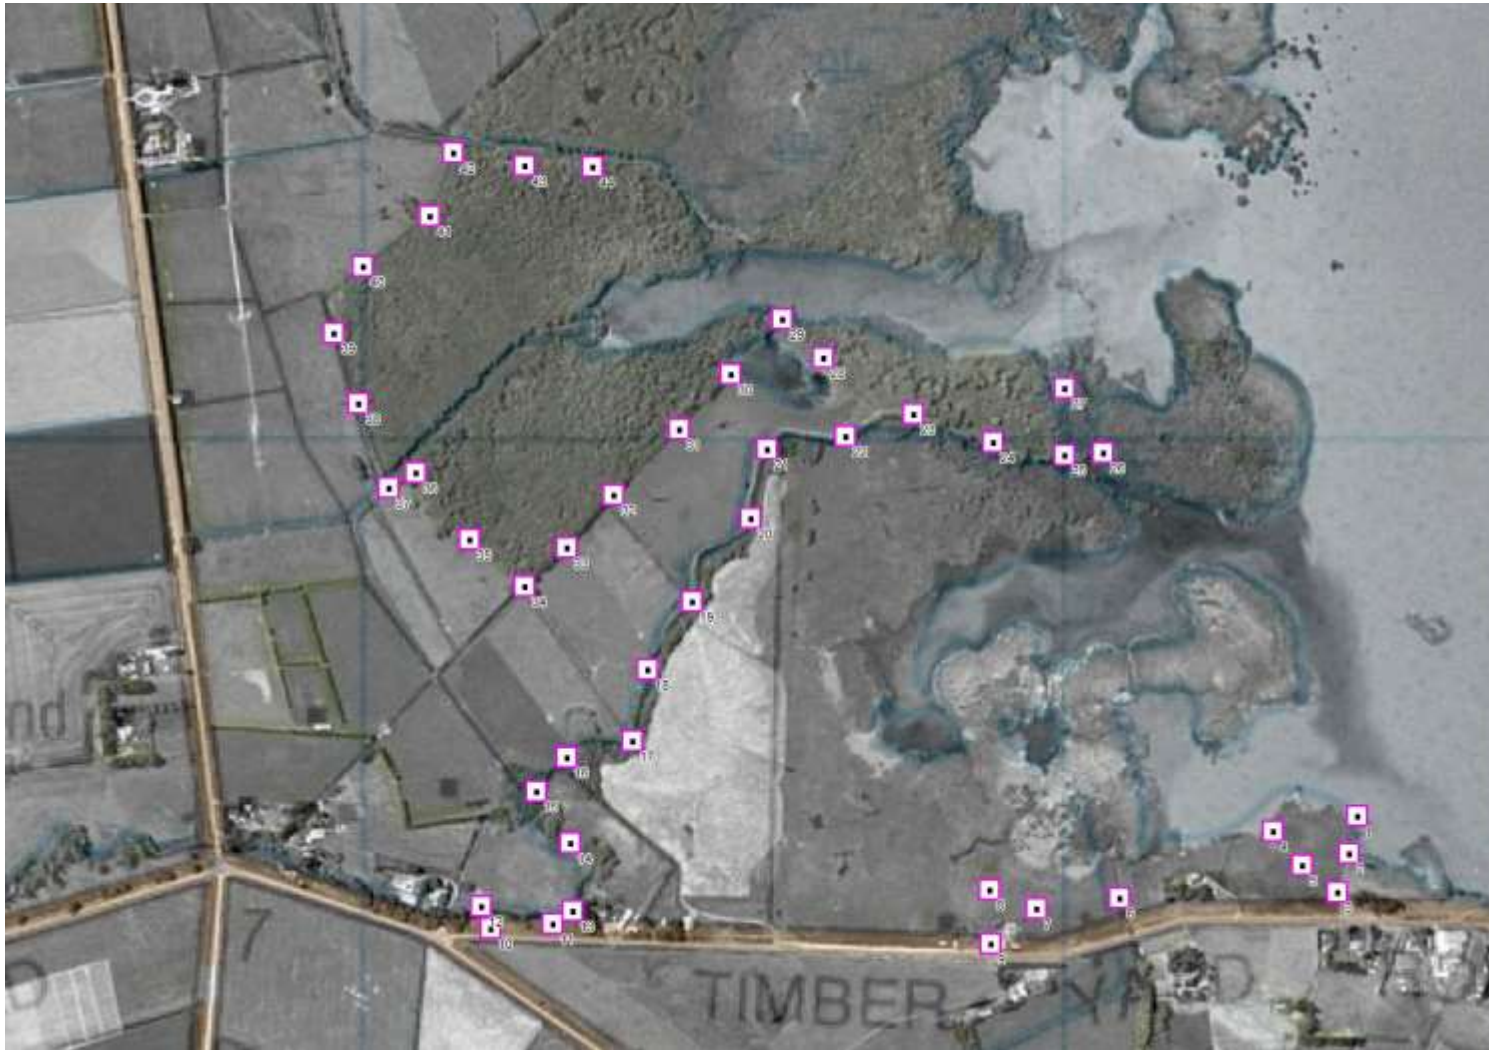

Photo credit: John Darby

Cantilevered arm design

Floating platform design

Uway 09-14-2015 08:17:38 1/1 5°C VH200HD

Predator control

Australasian bittern/ matuku

Photo credit: Peter Langlands

Monitoring sites around Te Waihora

Predator Trapping at Harts Creek

Monitoring Results from 2014

From Peter Langlands 2014 monitoring report

Department of
Conservation
Te Papa Atawhai

Kaitorete Spit

Predator Control

Kaitorete Spit

Predator Control

Trapping results

Central Canterbury spotted skink

McCann's skink

Common skink

Habitat and Monitoring

Spotted skink numbers

Kupe's grassmoth – *Kupea electilis*

Habitat and Monitoring