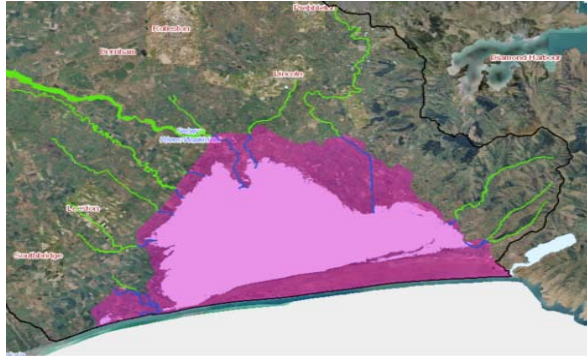

Te Waihora CVLMA